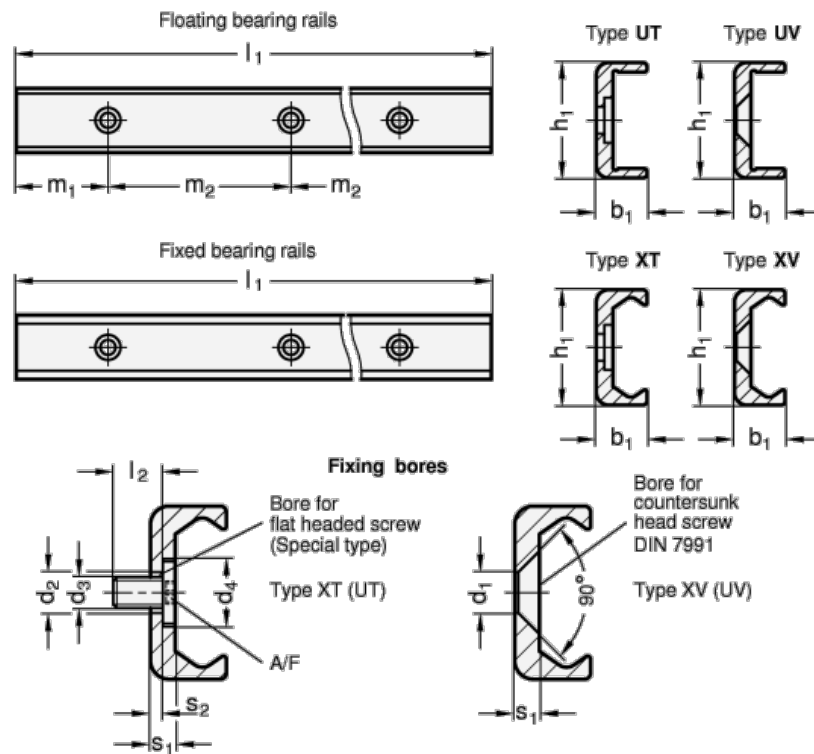

Article number: 20242235144040XV

Description: E+G Compact Profile GN 2422-35-1440-40

Measures

A/F =	L2 =
b1 = 16.5	m1 = 40
d1 = 6.5	m2 = 80
d2 =	s1 = 3.5
d3 =	s2 =
d4 =	Weight in (g) = 2290
h1 = 35	
L1 = 1440	